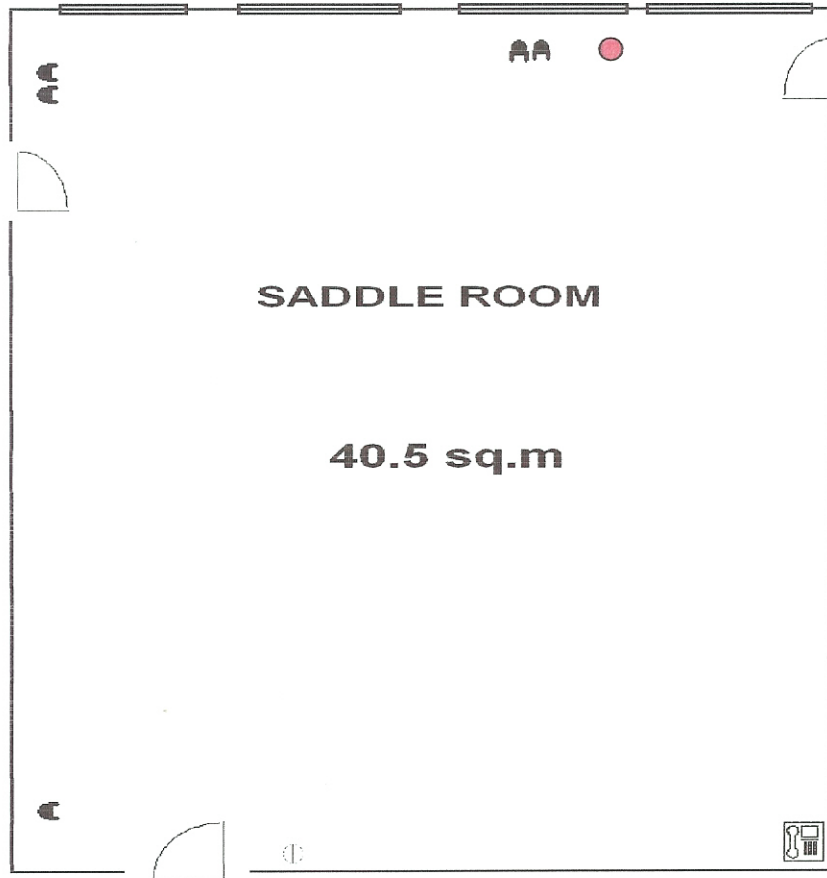

SADDLE ROOM

Dimensions & Capacities

Dimensions	7.62 x 5.35
Height	2.6
Layout :	
Theatre	40
Boardroom	24
U Shape	19
Classroom	18

	Microphone Point		Power point
	Telephone point		Fire alarm point
	Removable partition		Light Switch

All measurements are in metres