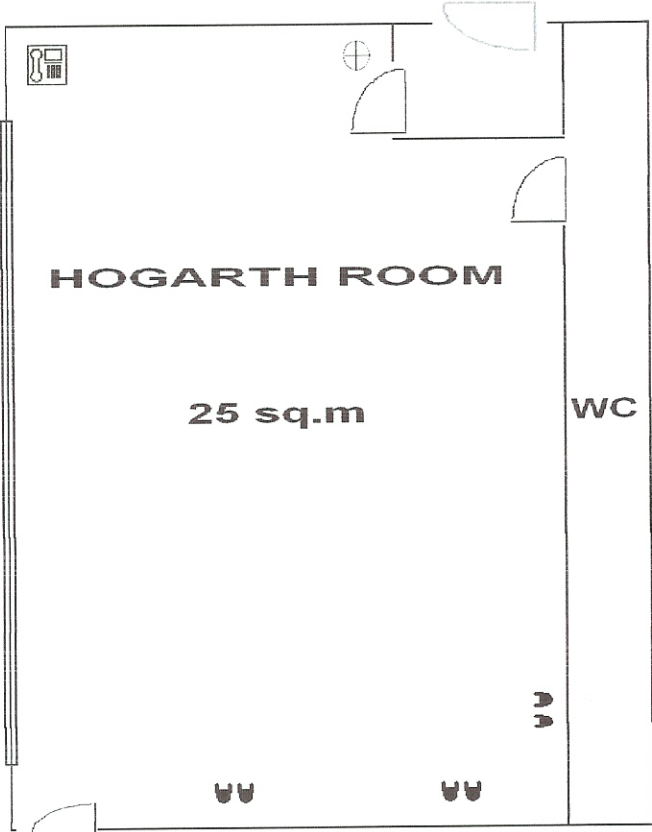

HOGARTH ROOM

Dimensions & Capacities

Dimensions	5.48 x 4.57
Height	2.36
Layout :	
Theatre	18
Boardroom	10
U Shape	10

	Microphone Point		Power point
	Telephone point		Fire alarm point
	Removable partition		Light Switch

All measurements are in metres