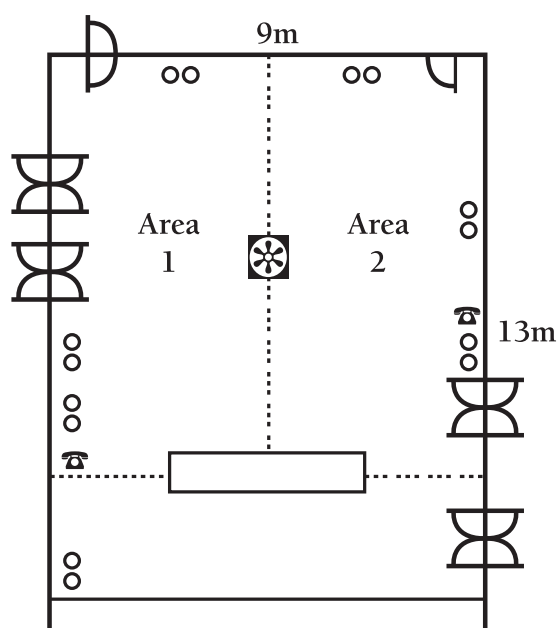

# Conference Rooms Specifications

The Griffin Suite

The Saddle Suite

The Airlie Suite

The Chiswick Suite

- 13 Amp Socket
- ⌋ Door
- ☎ Tel
- ≡ Microphone Socket
- ▨ Folding/Removable Partition
- ⚡ Aerial
- ⊠ Air-Conditioning

(All rooms are located on the ground floor)

Room name	The Griffin Suite Area 1 & 2	Griffin Suite	The Saddle Suite	The Airlie Suite	The Chiswick Suite
<b>Dimensions (metres)</b>					
Length	13.59	13.59	7.62	5.48	5.48
Width	4.69	9.44	5.35	4.57	4.57
Height	3.14	3.14	2.36	2.36	2.36
<b>Capacities</b>					
Theatre	65	150	40	n/a	14
U Shape	30	45	18	n/a	n/a
Boardroom	24	40	20	8	10
Classroom	24	60	18	n/a	n/a
Cabaret	36	56	n/a	n/a	n/a
<b>Equipment information</b>					
<b>Lighting</b>					
Controls in Room	YES	YES	YES	YES	YES
Natural Daylight	NO	NO	YES	YES	NO
<b>Power</b>					
Power Sockets	14	12	5	5	6
Telephone Points	2	2	1	1	1
TV Outputs	1	2	1	1	1
Fire Alarm Point	1	1	1	0	0
Microphone Point	2	2	0	0	0
<b>Miscellaneous</b>					
Air Conditioning	YES	YES	YES	YES	YES