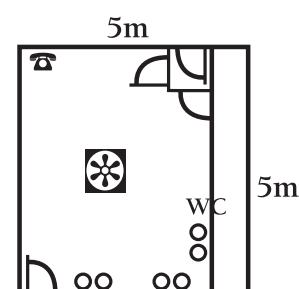

# Conference Rooms Specifications

The Griffin Suite

The Saddle Suite

The Airlie Suite

The Chiswick Suite

- 13 Amp Socket
- ⌋ Door
- ☎ Tel
- ≡ Microphone Socket
- ▨ Folding/Removable Partition
- ⚡ Aerial
- ⊠ Air-Conditioning

(All rooms are located on the ground floor)

Room name	The Griffin Suite Area 1 & 2	Griffin Suite	The Saddle Suite	The Airlie Suite	The Chiswick Suite
<b>Dimensions (metres)</b>					
Length	13.59	13.59	7.62	5.48	5.48
Width	4.69	9.44	5.35	4.57	4.57
Height	3.14	3.14	2.36	2.36	2.36
<b>Capacities</b>					
Theatre	65	150	40	n/a	14
U Shape	30	45	18	n/a	n/a
Boardroom	24	40	20	8	10
Classroom	24	60	18	n/a	n/a
Cabaret	36	56	n/a	n/a	n/a
<b>Equipment information</b>					
<b>Lighting</b>					
Controls in Room	YES	YES	YES	YES	YES
Natural Daylight	NO	NO	YES	YES	NO
<b>Power</b>					
Power Sockets	14	12	5	5	6
Telephone Points	2	2	1	1	1
TV Outputs	1	2	1	1	1
Fire Alarm Point	1	1	1	0	0
Microphone Point	2	2	0	0	0
<b>Miscellaneous</b>					
Air Conditioning	YES	YES	YES	YES	YES