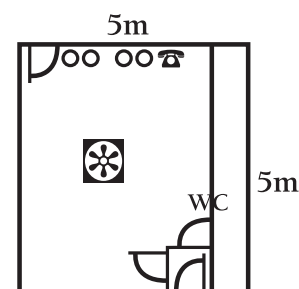

# Conference Rooms Specifications

The Griffin Suite

The Saddle Suite

The Airlie Suite

The Chiswick Suite

- 13 Amp Socket
- ⌋ Door
- ☎ Tel
- ≡ Microphone Socket
- ▨ Folding/Removable Partition
- ⚡ Aerial
- ⊠ Air-Conditioning

(All rooms are located on the ground floor)

Room name	The Griffin Suite Area 1 & 2	Griffin Suite	The Saddle Suite	The Airlie Suite	The Chiswick Suite
<b>Dimensions (metres)</b>					
Length	13.59	13.59	7.62	5.48	5.48
Width	4.69	9.44	5.35	4.57	4.57
Height	3.14	3.14	2.36	2.36	2.36
<b>Capacities</b>					
Theatre	65	150	40	n/a	14
U Shape	30	45	18	n/a	n/a
Boardroom	24	40	20	8	10
Classroom	24	60	18	n/a	n/a
Cabaret	36	56	n/a	n/a	n/a
<b>Equipment information</b>					
<b>Lighting</b>					
Controls in Room	YES	YES	YES	YES	YES
Natural Daylight	NO	NO	YES	YES	NO
<b>Power</b>					
Power Sockets	14	12	5	5	6
Telephone Points	2	2	1	1	1
TV Outputs	1	2	1	1	1
Fire Alarm Point	1	1	1	0	0
Microphone Point	2	2	0	0	0
<b>Miscellaneous</b>					
Air Conditioning	YES	YES	YES	YES	YES