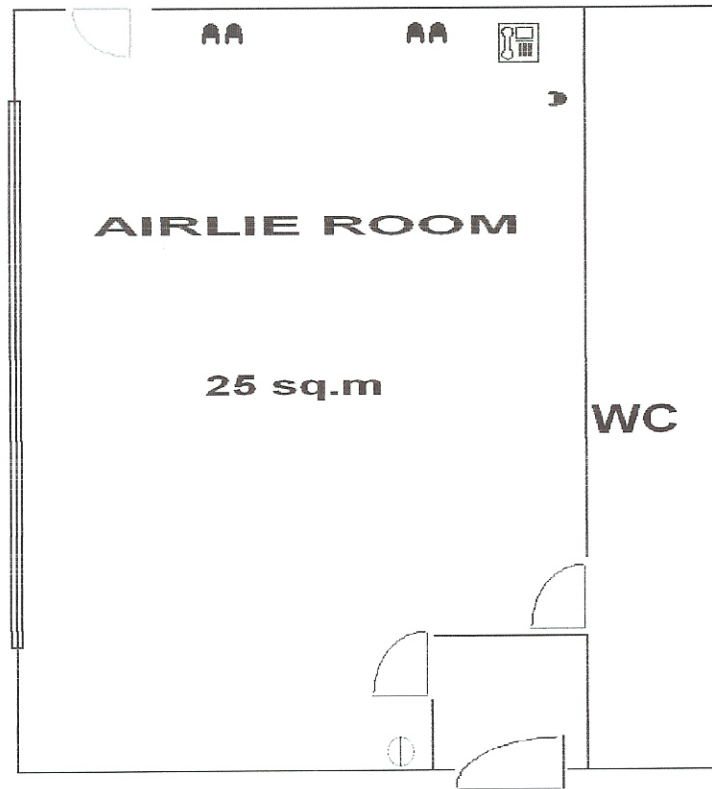

AIRLIE ROOM

Dimensions & Capacities

Dimensions	5.48 x 4.57
Height	2.36
Layout :	
Theatre	18
Boardroom	10
U Shape	10

	Microphone Point		Power point
	Telephone point		Fire alarm point
	Removable partition		Light Switch

All measurements are in metres